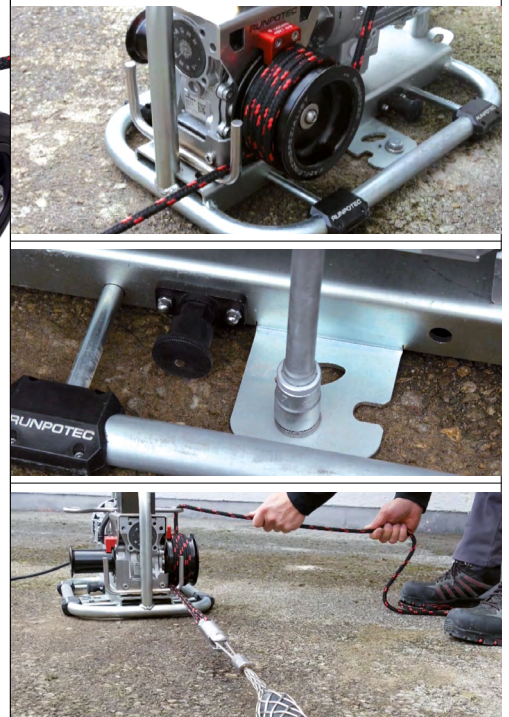

DATA SHEET

CAPSTAN WINCH CW 800 E + TROLLEY

for horizontal cable pulling

Item no.: 10138

Application images:

DATA	Recommended retail price / excluding VAT
ITEM NO.	10138
PRICE €	€ 2.243,00
WEIGHT CAPSTAN WINCH	32 kg
WEIGHT WINCH + TROLLEY + TRAP	41,20 kg
CAPSTAN (SMALL) PULLING FORCE	up to 800 kg at 4m per min
CAPSTAN (LARGE) PULLING FORCE	up to 400 kg at 8m per min
MOTOR CONNECTION	230 V 50 Hz
MOTOR DRIVE POWER	0,75 kWh 5,1 A
MOTOR SPEED	1400 U/min
DIMENSION WINCH	B 37 cm L 50 cm H 33 cm
DIMENSION TROLLEY	B 23,5 cm L 100 cm H 20,5 cm
STRAP LENGTH	3 m
EAN CODE	9120045475630

ADVANTAGES

- ✓ One person can pull up to 800 kg with the CW 800 E capstan winch
- ✓ Selectable traction force or traction speed 800 kg | 400 kg
- ✓ Small, compact, handy
- ✓ Many mounting options
- ✓ Safety rope guide
- ✓ Overload protection

DESCRIPTION

Ideally suited for horizontal pulling of one or more cables. Where several persons are needed for higher pulling loads on many sites, one person is sufficient to pull in the cables with the CW 800 E capstan winch by RUNPOTEC with a choice of **4 m/min | max. 800 kg or 8 m/min | max. 400 kg.**

The capstan winch can be fixed via the mounting holes or attached to solid objects with the enclosed strap. The trolley mounting rail also offers a very practical fastening option. It can be attached to the trailer hitch of a vehicle through the special coupling opening. It is also possible to mount the rail horizontally or vertically, and then simply hook in the CW 800 E capstan winch and fasten it using the two fixing bolts.