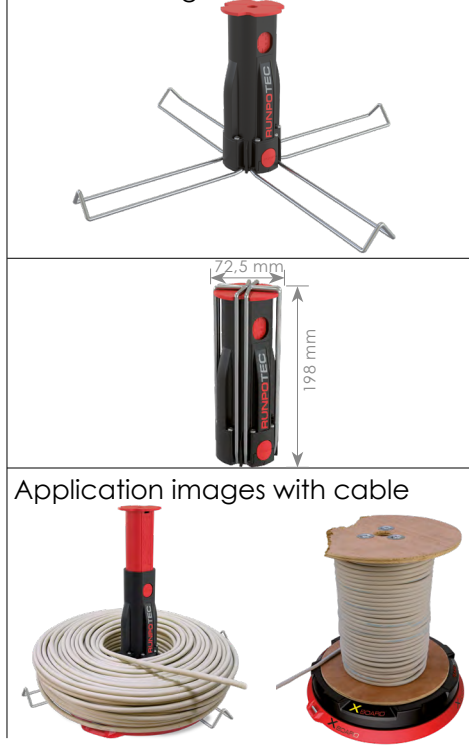

## MULTI-FUNCTION-MANDREL

for Profi cable roller X BOARD XB 300 and XB 500

Item no: **20696**

Detailed images::

DATA		Recommended trade price in EURO / excluding VAT
ITEM NO	<b>20696</b>	
PRICE €	<b>51,40</b>	
DIMENSION	Unfolded: Height 294 mm, Ø 430 mm Closed: Height 196 mm, Ø 72 mm	
WEIGHT	0,49 kg	
MATERIAL	Special plastic	
EAN-CODE	9120045476538	

### ADVANTAGES

- ✓ Can be used in combination with XB 300 and XB 500
- ✓ allows loose cable bundles and individual wires to be rolled
- ✓ Telescopic centre mandrel, extendable up to 294 mm  
this allows high cable bundles or corresponding tube bundles to be accommodated

### BESCHREIBUNG

The multi-function mandrel has been specially developed for the X BOARD XB 300 and XB 500 cable rolling systems. Loose cable bundles can also be rolled by attaching them to the stainless steel centre mandrel of the XB 300 and then folding out the 4 side brackets. The telescopic centre mandrel measures 72 mm in diameter. It is therefore also ideal for rolling a thinner cable bundle with a small inner diameter or individual wires. The normal height of the multi-function mandrel is 196 mm, which can be extended up to max. 294 mm via the telescopic mechanism. This means high cable bundles or corresponding tube bundles can also be rolled. When the 4 side brackets are unfolded, there is a total contact surface of 430 mm in diameter. Ideally, this should correspond to the respective cable or tube bundle. A designated opening allows the unit to be combined with the RUNPOSTICKS.

**Optimum area of application:** rolling of loose cable bundles or individual wires up to a max. height of 294 mm and a max. diameter of 430 mm

**Application video:** a short, very informative application video can be viewed by scanning the QR code or on [www.runpotec.com](http://www.runpotec.com).