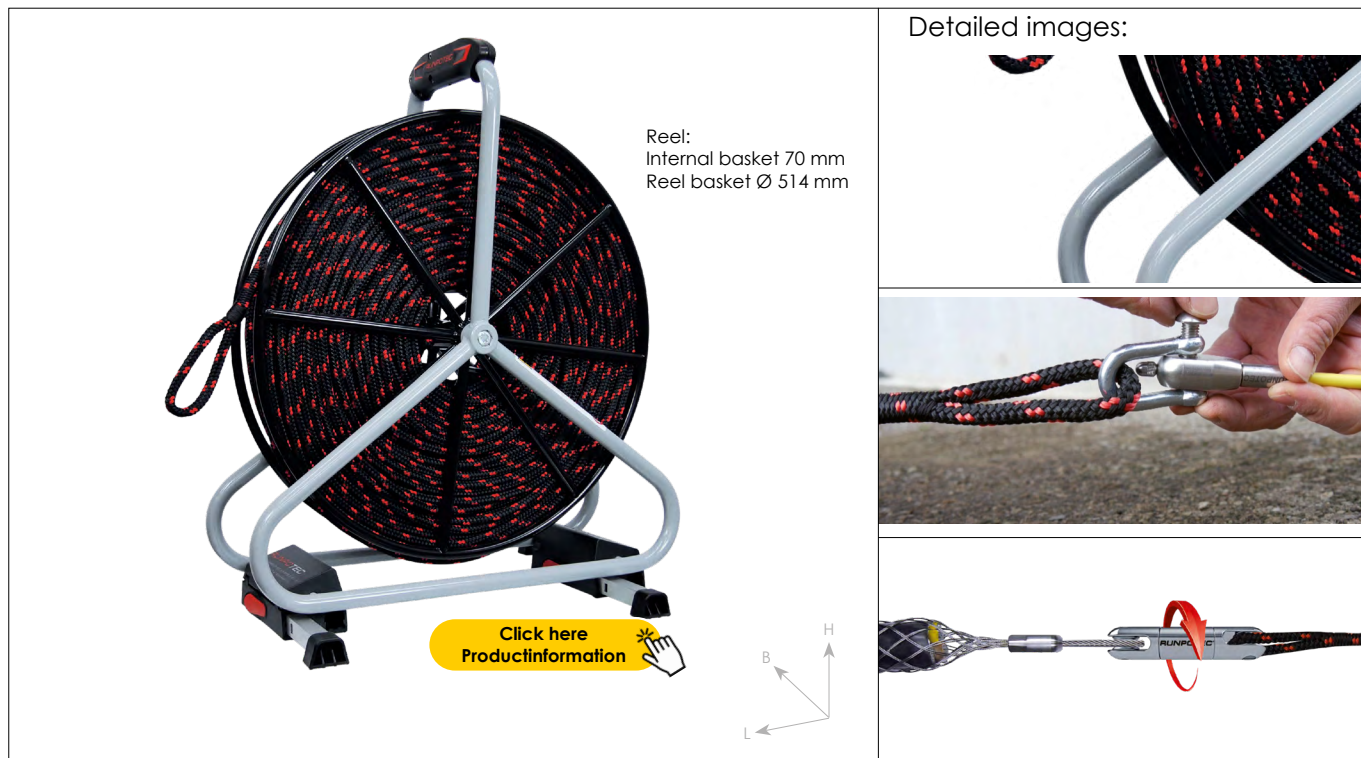

## PULLING ROPE POLYESTER

Ø 8 mm incl. reel

Item no.: 10169

DATA	Recommended trade price in EURO / excluding VAT
ITEM NO.	10169
PRICE €	€ 358,00
LENGTH ROPE	120 m
Ø ROPE	8 mm
REEL BASKET Ø ca.	514 mm
INTERNATL BASKET ca.	70 mm
DIMENSION	L 550 x B 220 x H 650 mm
TOTAL WEIGHT KG	12 kg
TOTAL BREAKING LOAD	1100 kg
MATERIAL ROPE	Polyester - Rope
LOOP	2x spliced-in loops
EAN-CODE	9120045475920

### ADVANTAGES

- ✓ Spliced loops at the start and end of the rope
- ✓ Low rope elongation
- ✓ Practical reel for controlled winding and unwinding of the rope
- ✓ Reel with extendable feet
- ✓ Reel with parking brake

### DESCRIPTION

RUNPOTEC recommends using the connecting swivel with twist compensation for horizontal cable pulling. It reduces frictional resistance and protects the cable and the feed system.

The reel allows controlled winding and unwinding of the rope. In addition, the rope is perfectly stowed away and ready for use at any time.

#### Safety instructions:

Not suitable for vertical cable pulling, must not be used to carry or lift loads or persons.

**Optimal area of application:** for horizontal cable pulling.  
**Scope of delivery:** pulling rope polyester Ø 8 mm incl. reel