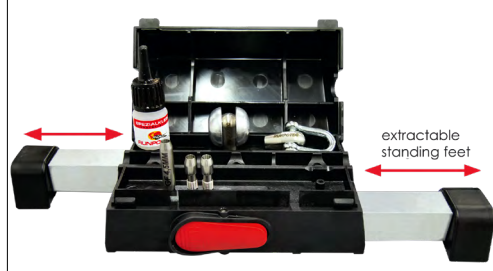

DATA SHEET

RUNPOTEC PROFI - STEEL CAGE

for fiberglass rod Ø 6 mm, incl. Double-outlet- system

Item no.: 20403

Detailed image:
Double-outlet system

The **Profi-Set** features extendable standing feet and storage compartment incl. accessories

DATA	Recommended trade price in EURO / excluding VAT
ITEM NO.	20403
PRICE €	€ 219,10
WEIGHT KG	5,662 kg
DIMENSION	L 675 x B 250 x H 570 mm
REEL BASKET Ø	Ø 530 mm
MATERIAL	Galvanised/powder-coated
EAN-CODE	9120045474367

ADVANTAGES

- ✓ Spare part for glass fibre rods Ø 6 mm
- ✓ Extendable feet incl. storage compartment
- ✓ Double discharge system with fast discharge or discharge stop
- ✓ Galvanised/powder-coated

DESCRIPTION

PROFI steel unwinder Ø 530 mm galvanised frame - basket powder coated with new, double outlet system (automatic outlet brake and fast outlet) for Ø 6 mm fiberglass rods. Extendable feet for better stability and an integrated storage compartment for accessories.