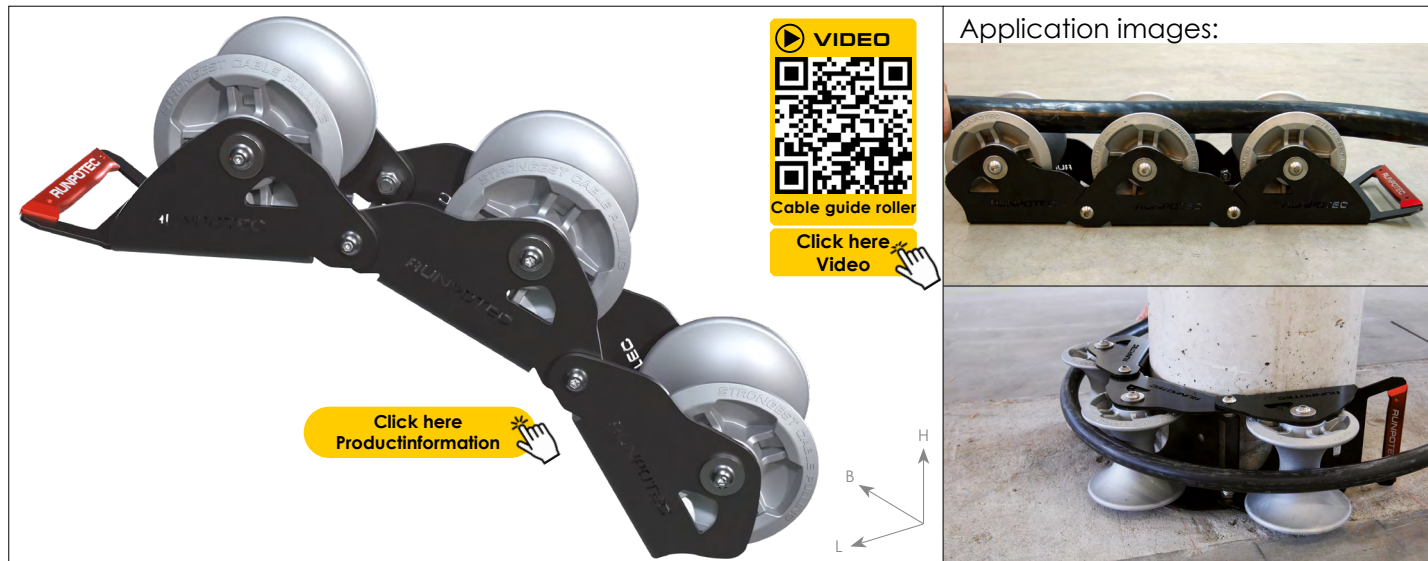

## CABLE GUIDE ROLLER - chain

suitable for universal use - 3-part - roller diameter Ø 130 mm

Item no: **10166**

Application images:

### DATA

Recommended trade price in EURO / excluding VAT

ITEM NO	<b>10166</b>
PRICE €	<b>€ 227,00</b>
DIMENSIONS	L 220.5 x W 155 x H 140 mm
LOAD BEARING CAPACITY	4.500 kg
WEIGHT	9,04 kg
MATERIAL	Roller: Aluminium   Frame: Steel
ROLLER DIAMETER	Ø 130 mm
MAX. CABLE DIAMTER	Ø 100 mm
EAN-Code	9120045476385

### ADVANTAGES

- ✓ Aluminium heavy-duty rollers with stainless steel ball bearings
- ✓ Robust metal frame
- ✓ CDP coating
- ✓ Ergonomic aluminium carrying handle
- ✓ Load capacity 4.500 kg

### DESCRIPTION

The cable guide roller - chain is extremely versatile and can be used for pulling cables gently around corners with the least possible resistance. Thanks to its adaptability, it can be used for a wide variety of situations and corners or edges. The cable guide roller - chain can be optionally expanded with additional rollers or links. It can be secured in place with a belt or screws via the assembly opening. The lightweight and highly robust design reduces the effort required with optimum success. The high-quality, die-cast aluminium rollers with integrated ball bearings and the sturdy powder-coated steel frame guarantee a long service life. Ergonomic aluminium handle - Load capacity 4500 kg