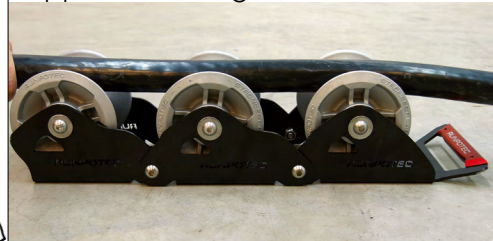

## CABLE GUIDE ROLLER - chain

suitable for universal use - 3-part - roller diameter Ø 130 mm

Item no: **10166**

Application images:

### DATA

Recommended trade price in EURO / excluding VAT

ITEM NO	<b>10166</b>
PRICE €	<b>€ 227,00</b>
DIMENSIONS	L 220.5 x W 155 x H 140 mm
LOAD BEARING CAPACITY	4.500 kg
WEIGHT	9,04 kg
MATERIAL	Roller: Aluminium   Frame: Steel
ROLLER DIAMETER	Ø 130 mm
MAX. CABLE DIAMTER	Ø 100 mm
EAN-Code	9120045476385

### ADVANTAGES

- ✓ Aluminium heavy-duty rollers with stainless steel ball bearings
- ✓ Robust metal frame
- ✓ CDP coating
- ✓ Ergonomic aluminium carrying handle
- ✓ Load capacity 4.500 kg

### DESCRIPTION

The cable guide roller - chain is extremely versatile and can be used for pulling cables gently around corners with the least possible resistance. Thanks to its adaptability, it can be used for a wide variety of situations and corners or edges. The cable guide roller - chain can be optionally expanded with additional rollers or links. It can be secured in place with a belt or screws via the assembly opening. The lightweight and highly robust design reduces the effort required with optimum success. The high-quality, die-cast aluminium rollers with integrated ball bearings and the sturdy powder-coated steel frame guarantee a long service life. Ergonomic aluminium handle - Load capacity 4500 kg