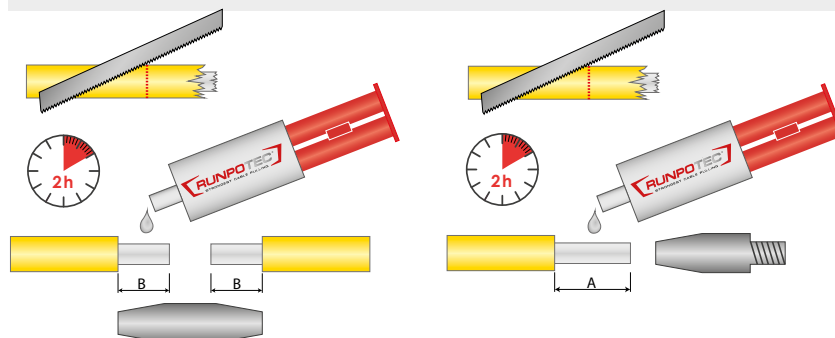

REPAIR INSTRUCTION