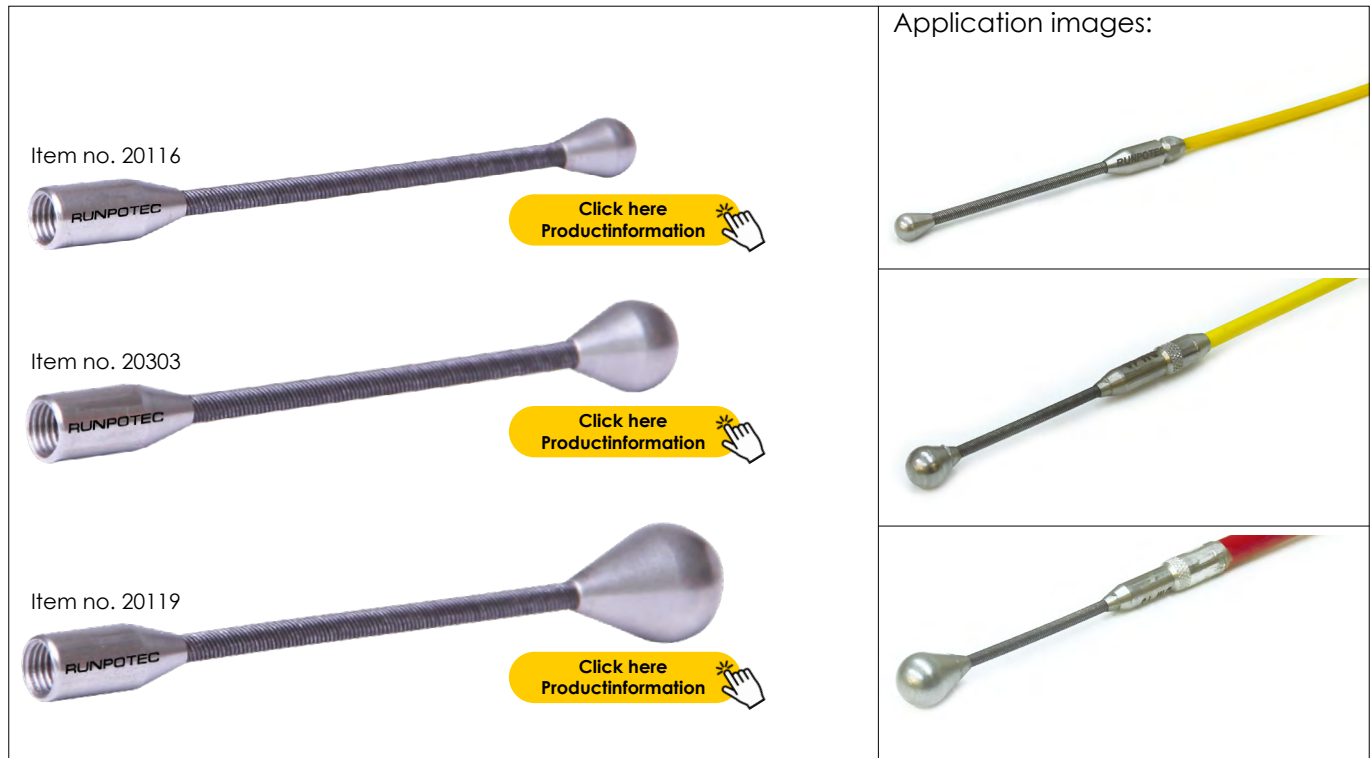

DATA SHEET

RUNPOTEC FLEXIBLE STARTING HEAD

with RUNPOTEC thread RTG Ø 6 mm

Item no.: 20116 | 20303 | 20119

DATA	20116	20303	20119
ITEM NO.	20116	20303	20119
DIAMETER	7mm	10 mm	13 mm
WEIGHT KG	0,005 kg		
DIMENSION	L 300x B 200x H 10 mm		
THREAD	RUNPOTEC RTG Ø 6 mm		
MATERIAL	Stainless steel		
EAN-CODE	9120045474077	9120045474084	9120045474091

ADVANTAGES

- ✓ RUNPOTEC RTG Ø 6 mm thread
- ✓ For different pipe sizes
- ✓ compatible with all RUNPOTEC push systems with RTG Ø 6 mm thread

DESCRIPTION

Stainless steel viewfinder tip for different pipe sizes. With RUNPOTEC RTG Ø 6 mm thread.

Suitable for Power Rex, RUNOPOSTICKS, glass fibre rods Ø 4.5 mm and Ø 6 mm.

Scope of delivery: 1 piece viewfinder with bulb

INFORMATION

USE WITH:

POWER REX

Length 20m | 30m | 40m | 50m

Item no.: 10087 | 10088 |

10089 | 10090

[Click here Productinformation](#)

Fiberglass rod Ø 4,5 / 6 mm

Length 30 up to 80 Meter

[Click here Productinformation](#)

RUNPOSTICKS

Paket: Comfort | Standard

Item no.: 10020 | 10016